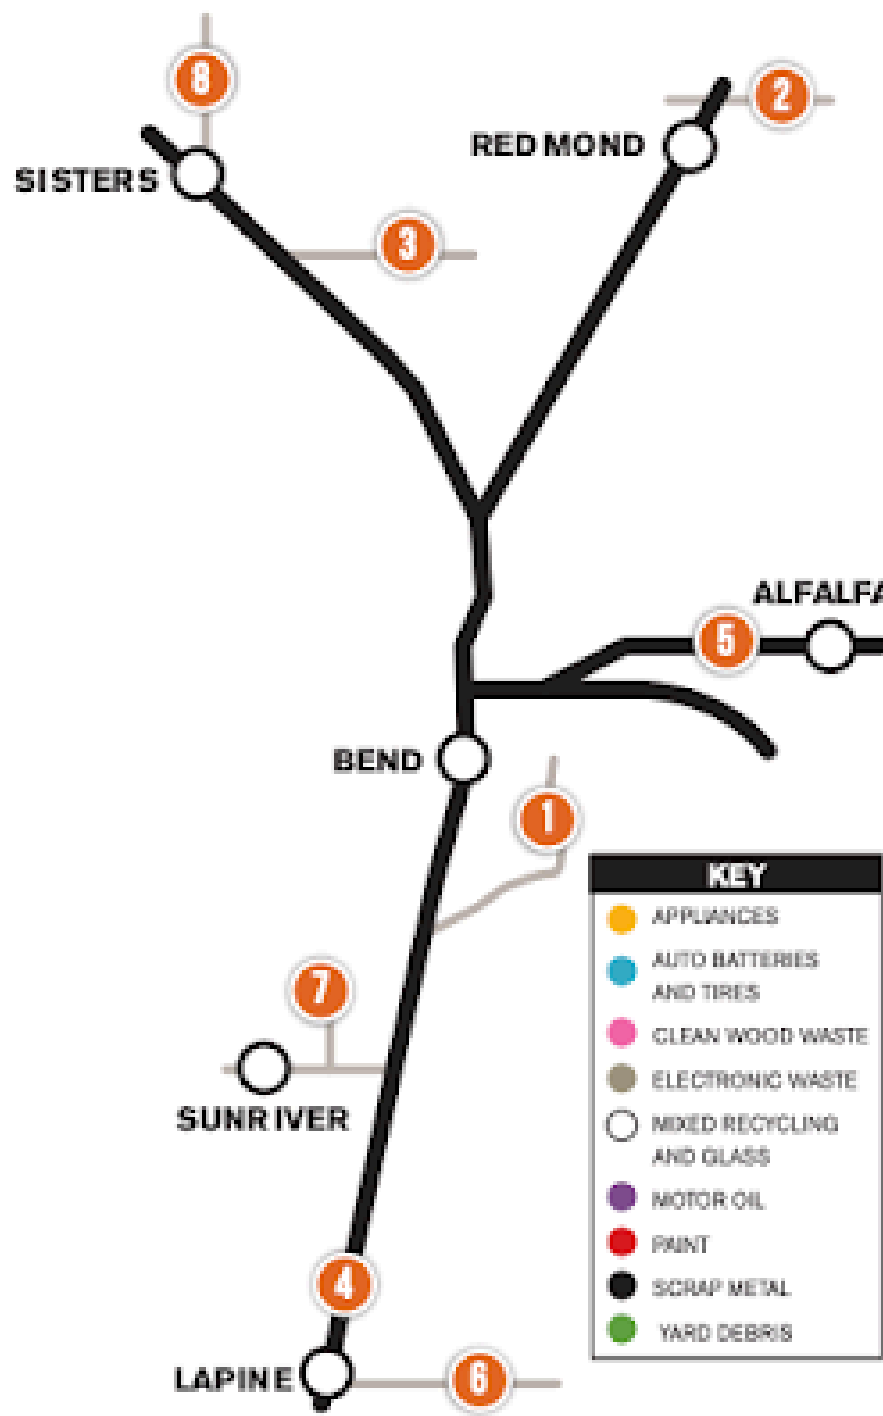

KEY	
●	APPLIANCES
●	AUTO BATTERIES AND TIRES
●	CLEAN WOOD WASTE
●	ELECTRONIC WASTE
○	MIXED RECYCLING AND GLASS
●	MOTOR OIL
●	PAINT
●	SCRAP METAL
●	YARD DEBRIS

- **1 Deschutes Recycling at Knott Landfill**
  81050 SE 27th Street
  Bend, OR 97702
  541-388-1910
  deschutesrecycling.com
- **2 Negus Transfer Station**
  2400 NE Maple Way
  Redmond, OR 97756
  541-548-7232
  deschutes.org/solidwaste
- **3 Northwest Transfer Station**
  68200 Fryrear Road
  Sisters, OR 97759
  541-548-3437
  deschutes.org/solidwaste
- **4 Southwest Transfer Station**
  54580 S. Highway 97
  La Pine, OR 97739
  541-317-3163
  deschutes.org/solidwaste
- **5 Alfalfa Transfer Station**
  Walker Rd, near Alfalfa
  541-317-3163
  deschutes.org/solidwaste
- **6 Wilderness Garbage La Pine**
  La Pine Industrial Park
  51420 Russell Road
  541-536-1194
  wildernessgarbage.com
- **7 Sunriver**
  Public Works Yard
  off of Sun Eagle Lane
  541-593-2483
  sunriverowners.org
- **8 Sisters Recycle Center**
  328 West Sisters Park Drive
  Sisters, OR 97759
  highcountrydisposal.com