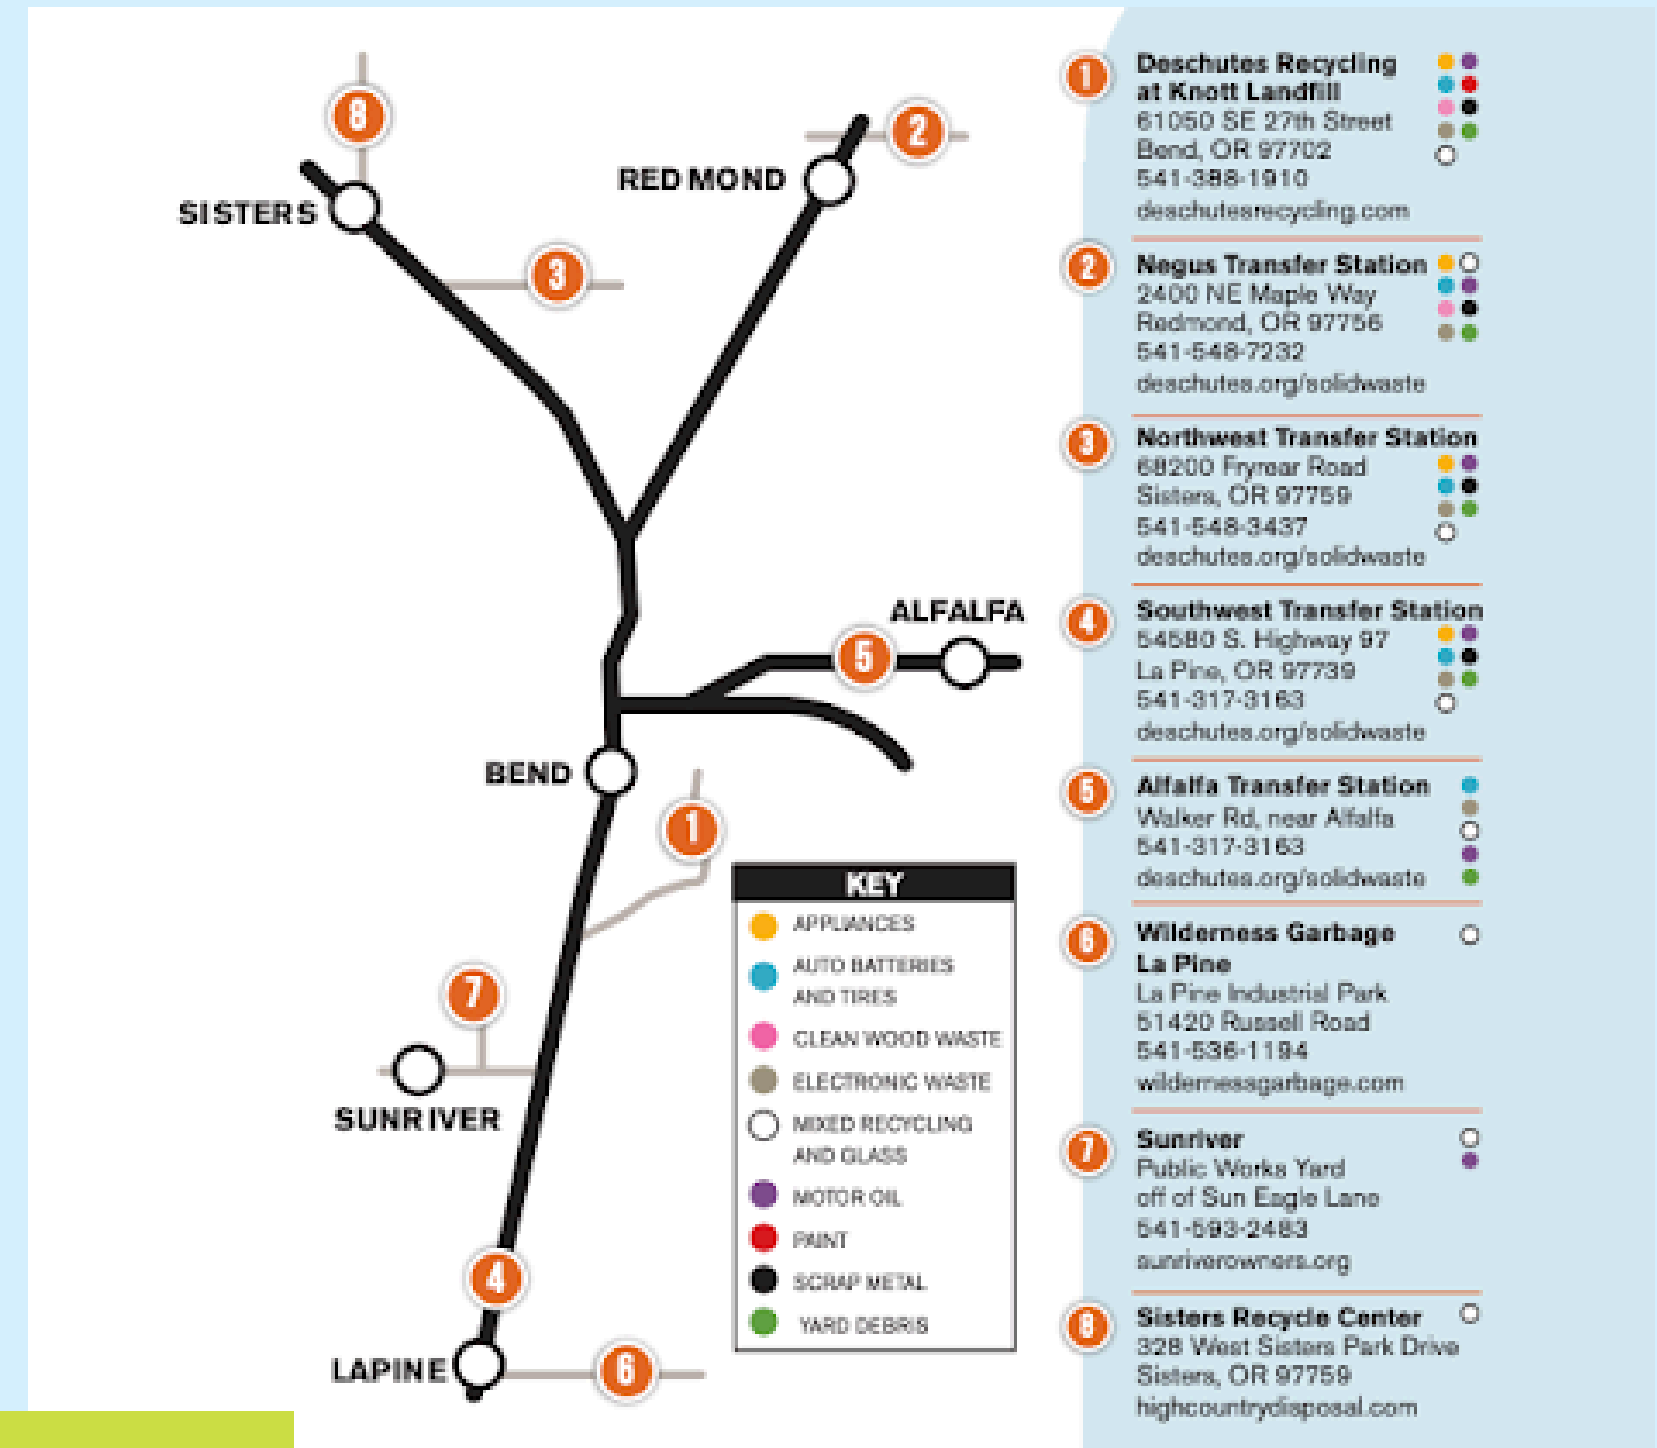

# THE WASTE HIERARCHY

# SOLID WASTE SYSTEM IN DESCHUTES COUNTY

end of life management

**Knott Landfill is projected to be full by 2029**

WHAT DO YOU NOTICE ABOUT THIS DATA?